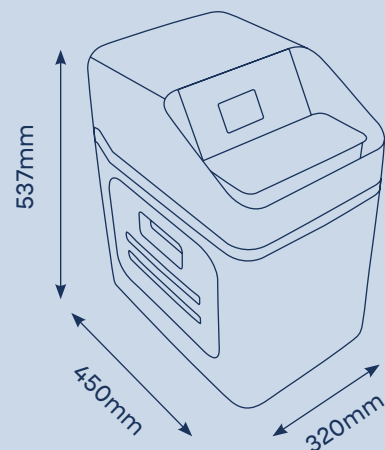

Dimensions (in mm)